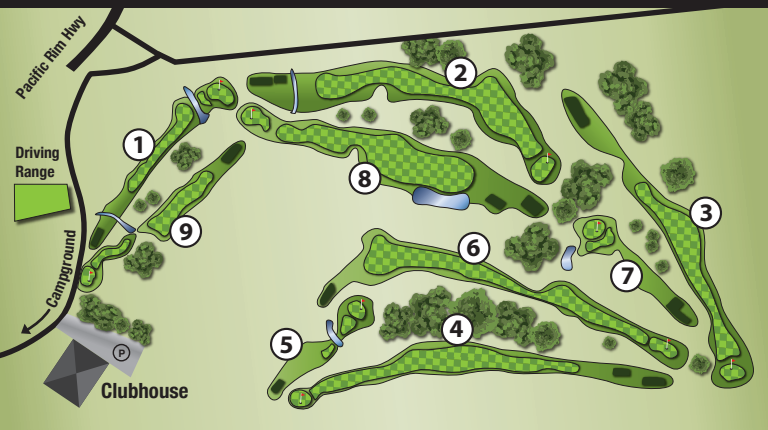

“A True Northwest Surf & Turf Experience”

1850 Pacific Rim Hwy, Box 998 • Tofino, BC V0R 2Z0
205-725-3332 • golfibgc@gmail.com

www.longbeachgolfcourse.com

LONG BEACH

GOLF COURSE

TOFINO • UCLUELET • CANADA